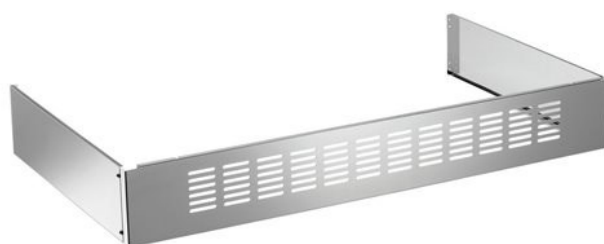

100 cm Toekick Panel Accessories

901375

Flush fits the range to the floor, in stainless steel, for Master Series cookers 100 cm.

Spécifications

Features

Size	100 cm
Family	toekick panels
Product	cookers
Features	stainless steel design
