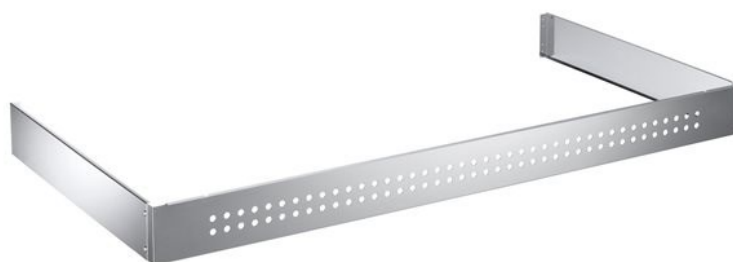

120 Toekick Panel Accessories

901370

Flush fits the range to the floor, in stainless steel, for Professional Series cookers 120 cm.

Spécifications

Features

Size	120 cm
Family	toekick panels
Product	cookers
Features	stainless steel design
