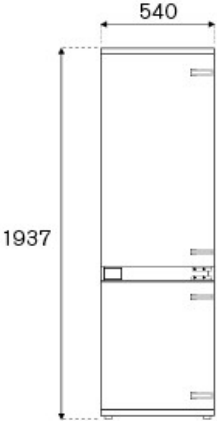

### REF604BBNPTC

This Bertazzoni 60 cm built-in refrigerator has a total capacity of 267 liters. The refrigerator is equipped with 5 shelves, 4 of which with variable height, and 4 door bins with adjustable height, one of which for higher containers. The Fresco Drawer allows you to set an independent temperature, to better preserve your meat and fish.

### General features

Size	60 cm
Total volume	267 L
Cooling system	Total No Frost
User interface	internal digital LED touch interface
Display functions	Super cool, super freeze, eco mode, vacation mode
Lighting	backlit LED panel
Open door alarm	yes
Door finishing	panel ready
Cabinet finishing	plastic white
Refrigerator net capacity	200 L
Refrigerator shelves	4 height-adjustable + 1 stationary
Refrigerator drawers	1 + 1 fresco drawer with separate temperature and humidity control
Bins	3 height-adjustable bins + 1 gallon-sized bin
Freezer net capacity	67 L
Freezer drawers	3
Sound rating	41 dbA
Energy class	E
Voltage and frequency	220-240V, 50/60 Hz
Absorbed power (W)	100 W
Annual energy consumption (kWh)	232

# Dimensions

---

FRONT

TOP