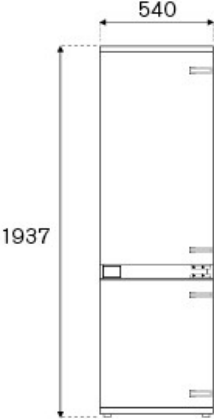

60 cm built-in bottom mount refrigerator H193, sliding door
Heritage Series

REF604BBNPTC-S

This 60 cm sliding door built-in refrigerator has a total capacity of 267 liters. The refrigerator is equipped with 4 shelves, 3 of which with variable height, and 4 door bins with adjustable height, one of which for higher containers. The Fresco Drawer allows you to set an independent temperature, to better preserve your meat and fish.

[Guarda online](#)

Spécifications

Features

General features

Size	60 cm
Cooling system	Total No Frost
User interface	internal digital LED touch interface
Display functions	Super cool, super freeze, eco mode, vacation mode
Lighting	backlit LED panel
Door finishing	panel ready
Cabinet finishing	white
Refrigerator net capacity	200 L
Refrigerator shelves	4 height-adjustable + 1 stationary
Refrigerator drawers	1 + 1 fresco drawer with separate temperature and humidity control
Bins	3 height-adjustable bins + 1 gallon-sized bin
Freezer net capacity	67 L
Freezer drawers	3
Sound rating	41 dbA
Energy class	E
Voltage and frequency	220-240V, 50/60 Hz
Absorbed power (W)	100 W
Annual energy consumption (kWh)	232

Dimensions

FRONT

TOP