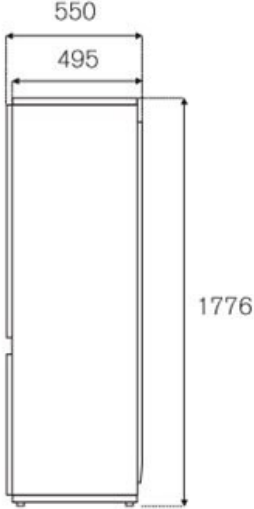

**60 cm built-in bottom mount refrigerator H177cm,
panel ready**
Heritage Series

REF603BBNPTC

This 60 cm door on door built-in refrigerator has a capacity of 237 litres, with 170 L of volume for the fridge and 67 L for the freezer. The doors are reversible and can be paneled for left or right swing installation.

Energy efficiency class E.

[Guarda online](#)

Spécifications

Features

General features

Size	60 cm
Cooling system	Total No Frost
User interface	internal digital LED touch interface
Display functions	Super cool, super freeze, eco mode, vacation mode
Lighting	Backlit LED panel
Door finishing	panel ready
Cabinet finishing	plastic white
Refrigerator net capacity	170 L
Refrigerator shelves	3 height-adjustable + 1 stationary
Refrigerator drawers	1 + 1 fresco drawer with separate temperature and humidity control
Bins	2 height-adjustable bins + 1 stationary gallon-sized bin
Freezer net capacity	67 L
Freezer drawers	3
Sound rating	41 dbA
Energy class	E
Voltage and frequency	220-240 V 50/60 HZ
Absorbed power (W)	100
Annual energy consumption (kWh)	235

Dimensions

SIDE

FRONT