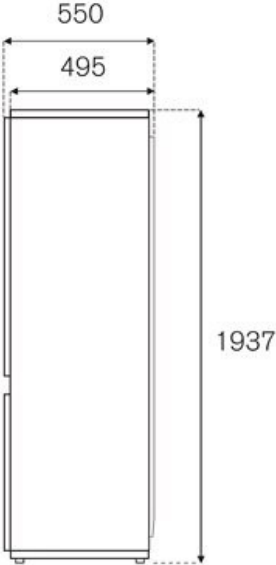

70 cm built-in bottom mount refrigerator H193, sliding door Heritage Series

REF704BBNPTC-S

This 70 cm sliding door built-in refrigerator has a total capacity of 341 liters. The refrigerator is equipped with 4 shelves, 3 of which with variable height, and 4 door bins with adjustable height, one of which for higher containers. The Fresco Drawer allows you to set an independent temperature, to better preserve your meat and fish.

[Guarda online](#)

Spécifications

Features

General features

Size	70 cm
Total volume	341 L
Cooling system	Total No Frost
User interface	internal digital LED touch interface
Display functions	Super cool, super freeze, eco mode, vacation mode
Lighting	backlit LED panel
Door finishing	panel ready
Cabinet finishing	plastic white
Refrigerator net capacity	257 L
Refrigerator shelves	3 height-adjustable + 1 stationary
Refrigerator drawers	1 + 1 fresco drawer with separate temperature control
Bins	3 height-adjustable bins + 1 gallon-sized bin
Freezer net capacity	84 L
Freezer drawers	3
Sound rating	41 dbA
Energy class	E
Voltage and frequency	220-240V, 50/60 Hz
Absorbed power (W)	100 W
Annual energy consumption (kWh)	250

Dimensions

SIDE

FRONT