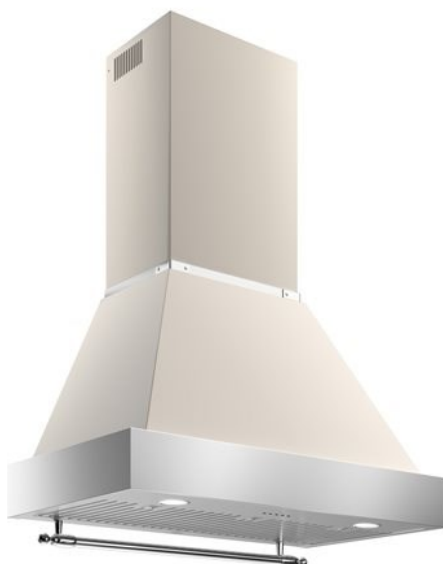

## 90 cm wall Mount, 1 motor Heritage Series

### **K90HERTX+KC36HERTAV**

Perfectly harmonized with the 90 cm Heritage Series design, this stainless steel hood is equipped with steel baffle filters. This hood is equipped with 4 settings extraction levels, including booster. Two LED lights give bright worktop illumination.

The hood chimney is height adjustable.

Recirculation kit option available.

[Guarda online](#)