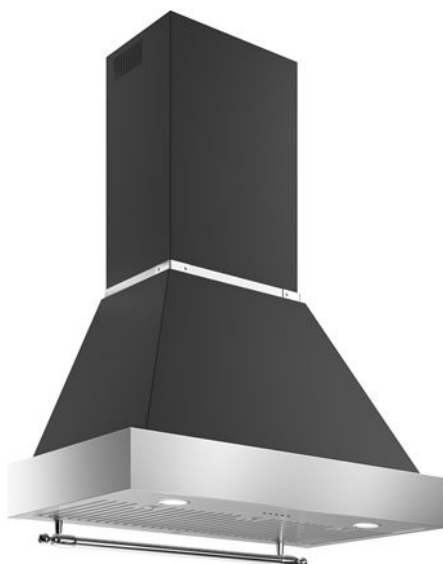

90 cm wall Mount, 1 motor Heritage Series

K90HERTX+KC36HERTNE

Perfectly harmonized with the 90 cm Heritage Series design, this stainless steel hood is equipped with steel baffle filters. This hood is equipped with 4 settings extraction levels, including booster. Two LED lights give bright worktop illumination.

The hood chimney is height adjustable.

Recirculation kit option available.

[Guarda online](#)

Spécifications

Features

General features

Size	90 cm
Hood type	wallmount
Hood control	electronic with buttons
Duct cover	included
Motor	1
Speed	4
Filters type	baffle stainless steel
Lights	2 LED
Hood finishing	stainless steel
Timer	yes
Sound rating	70 dBA
Output air extraction (m ³ /h)	752 m3h
Energy class	A
Voltage and frequency	220/240 V - 50/60 Hz

Dimensions