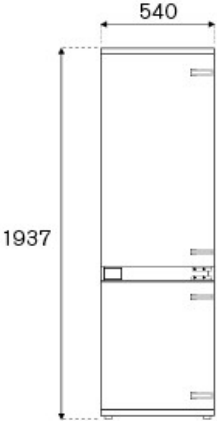

60 cm built-in bottom mount refrigerator H193, panel ready Master Series

REF604BBNPTC

This Bertazzoni 60 cm built-in refrigerator has a total capacity of 267 liters. The refrigerator is equipped with 5 shelves, 4 of which with variable height, and 4 door bins with adjustable height, one of which for higher containers. The Fresco Drawer allows you to set an independent temperature, to better preserve your meat and fish.

This panel ready refrigerator with reversible door-on-door Hettich hinges is compatible for left or right hinged installation allowing installation with minimal lateral space compared to adjacent furniture. E energy class.

[Guarda online](#)

Spécifications

Features

General features

Size	60 cm
Total volume	267 L
Cooling system	Total No Frost
User interface	internal digital LED touch interface
Display functions	Super cool, super freeze, eco mode, vacation mode
Lighting	backlit LED panel
Open door alarm	yes
Door finishing	panel ready
Cabinet finishing	plastic white
Refrigerator net capacity	200 L
Refrigerator shelves	4 height-adjustable + 1 stationary
Refrigerator drawers	1 + 1 fresco drawer with separate temperature and humidity control
Bins	3 height-adjustable bins + 1 gallon-sized bin
Freezer net capacity	67 L
Freezer drawers	3
Sound rating	41 dbA
Energy class	E
Voltage and frequency	220-240V, 50/60 Hz
Absorbed power (W)	100 W
Annual energy consumption (kWh)	232

Dimensions

FRONT

TOP