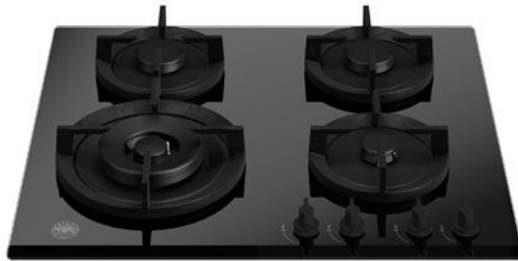

## 60cm gas on glass hob with lateral wok Modern Series

### **P604LMODGNE**

Designed for precise, versatile and safe cooking, this Bertazzoni Modern Series 60cm gas hob features four matt black monobloc burners and is finished in black glass. A 4kW wok burner adds another level of versatility to your cooking. Along with the single cast iron pan support, black soft touch knobs complete the look.

### Worktop

---

Size	60 cm
Number of gas zones	4
Worktop type	gas
Worktop design	tempered glass
Worktop controls	knobs
Knobs	black soft touch
Burners type and caps	matt black mono-block
Pan supports	cast iron
Flame failure device	yes
Ignition	yes