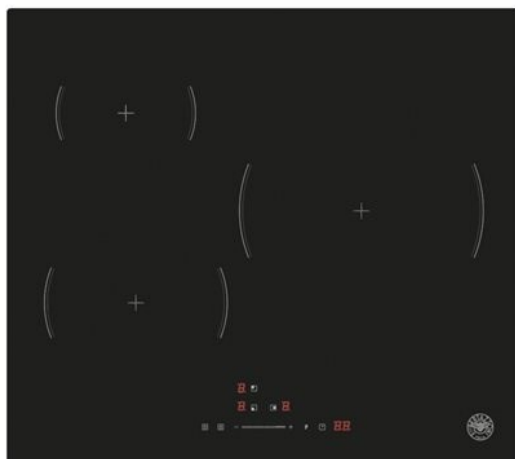

### P603I30NV

This 60 cm induction hob is equipped with 3 induction areas. A practical touch slider for all cooking zones allows you to easily set the cooking parameters. There are 9 power levels, plus a booster for each area that allows even faster cooking. The automatic timer for each zone guarantees maximum cooking flexibility while the End of Cooking function automatically switches off the hob.