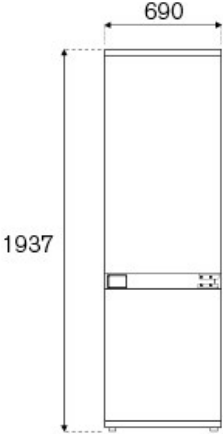

70 cm built-in bottom mount refrigerator H193, panel ready Modern Series

REF704BBNPTC

This Bertazzoni 70 cm built-in refrigerator has a total capacity of 341 liters. The refrigerator is equipped with 4 shelves, 3 of which with variable height, and 4 door bins with adjustable height, one of which for higher containers. The Fresco Drawer allows you to set an independent temperature, to better preserve your meat and fish.

[Guarda online](#)

Spécifications

Features

General features

Size	70 cm
Cooling system	Total No Frost
User interface	internal digital LED touch interface
Display functions	Super cool, super freeze, eco mode, vacation mode
Lighting	backlit LED panel
Open door alarm	yes
Door finishing	panel ready
Cabinet finishing	white
Refrigerator net capacity	257 L
Refrigerator shelves	3 height-adjustable + 1 stationary
Refrigerator drawers	1 + 1 cassetto fresco con controllo della temperatura separato
Bins	3 height-adjustable bins + 1 gallon-sized bin
Freezer net capacity	84 L
Freezer drawers	3
Sound rating	41 dbA
Energy class	E
Voltage and frequency	220-240V, 50/60 Hz
Absorbed power (W)	100 W
Annual energy consumption (kWh)	250

Dimensions

FRONT

TOP