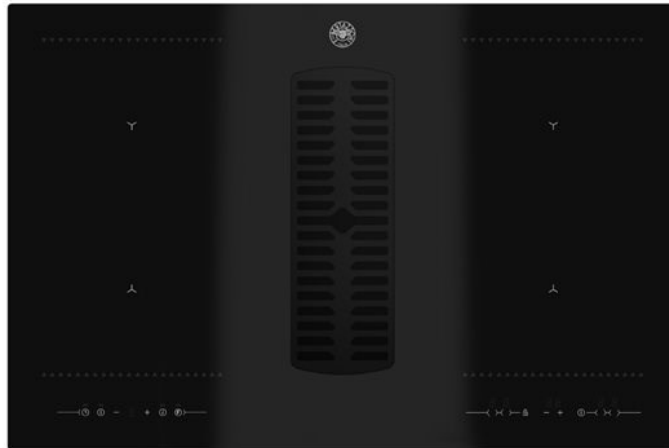

78 cm induction hob with integrated hood Modern Series

P784ICHNE

The Modern Series 78 cm induction hob with integrated ventilation and is finished in black ceramic glass. Choose from 9 power levels with boosters on all zones for even faster cooking and two bridge zones to make cooking even more flexible. Touch controls make it intuitive to use.

The quiet six speed hood offers maximum 720m3h airflow and is very energy efficient, rated A+++.

Spécifications

Features

Worktop

Size	78 cm
Number of induction zones	4 - 180x220 mm
Worktop type	induction
Worktop design	ceramic glass bevelled
Worktop controls	touch controls
Timer	yes
Power levels	9
Safety Induction Cooktop	child lock / residual heat indicator / automatic switch off / pot detection

Cooking zones

Induction bridge zones	2 flexi
Induction front right	2,1 kW (booster 3 kW)
Induction front left	2,1 kW (booster 3 kW)
Induction back right	1,6 kW (booster 1,85 kW)
Induction back left	1,6 kW (booster 1,85 kW)