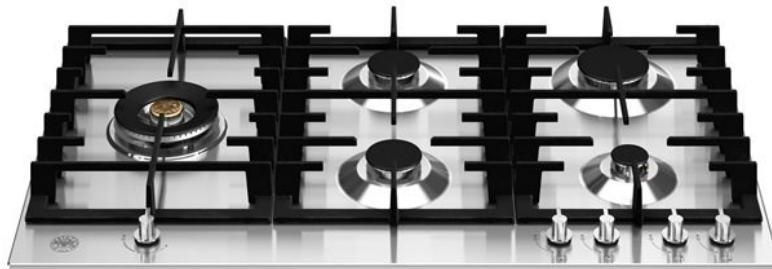

90 cm Gas hob with lateral dual wok Modern Series

P905LMODX

This Bertazzoni Modern Series 90cm gas hob features five aluminium burners and accurate metal control knobs to make cooking simple and precise. A lateral 5kW wok ring offers added versatility. The cast iron pan support is solid and secure for safe use. Finished in stainless steel it is also available in black enamel.

Spécifications

Features

Worktop

Size	90 cm
Number of gas zones	5
Worktop type	gas
Worktop design	stainless steel low edge
Worktop controls	knobs
Knobs	metal coated
Burners type and caps	aluminium
Pan supports	cast iron
Flame failure device	yes
Ignition	yes

Cooking zones

Dual wok	0.48 kW - 5 kW
Semi-rapid	0.60 kW - 1.75 kW
	0.48 kW - 1 kW
Voltage and frequency	220/240 V - 50/60 Hz - 1 A
Absorbed power (W)	1 W

Dimensions