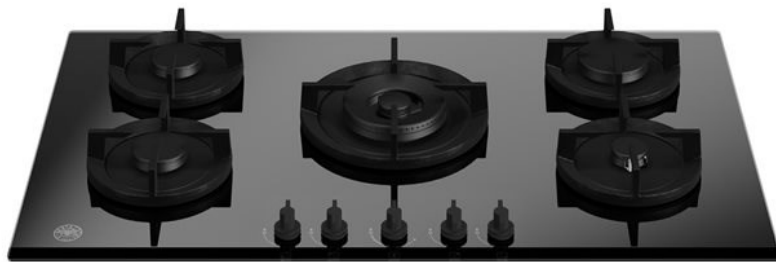

90 cm gas on glass hob with central wok Modern Series

P905CMODGNE

This Bertazzoni Modern Series 90cm gas hob is finished in stylish black glass. With five matt black monobloc burners and accurate black soft-touch control knobs, it makes cooking simple, versatile and precise. A central 5kW dual wok ring gives you even more choices. The single cast iron pan support is both solid and secure for safe use.

Spécifications

Features

Worktop

Size	90 cm
Number of gas zones	5
Worktop type	gas
Worktop design	tempered glass
Worktop controls	knobs
Knobs	black soft touch
Burners type and caps	matt black mono-block
Pan supports	cast iron
Flame failure device	yes
Ignition	yes

Cooking zones

Dual wok	0.48 kW - 5 kW
Semi-rapid	0.60 kW - 1.75 kW
	0.48 kW - 1 kW
Voltage and frequency	220/240 V - 50/60 Hz - 1 A
Absorbed power (W)	1 W

Dimensions