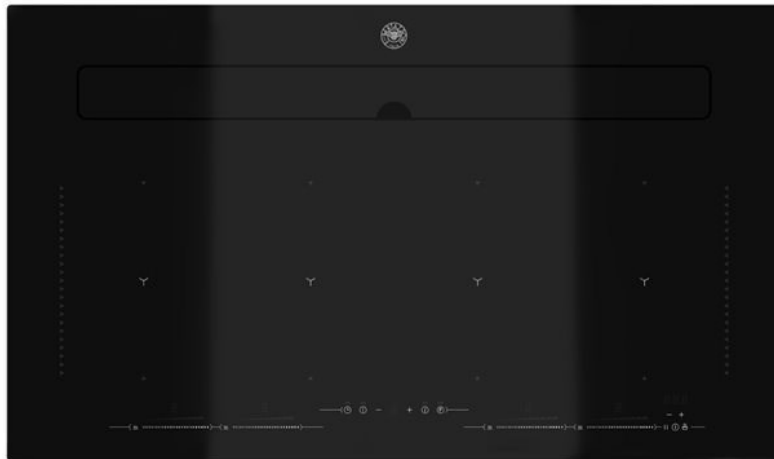

## 90cm induction hobs with integrated hood Modern Series

### **P904IBHNE**

The Modern Series 90cm induction hob with integrated ventilation and is finished in black ceramic glass. Choose from 9 power levels with boosters on all zones for even faster cooking and two bridge zones to make cooking even more flexible.