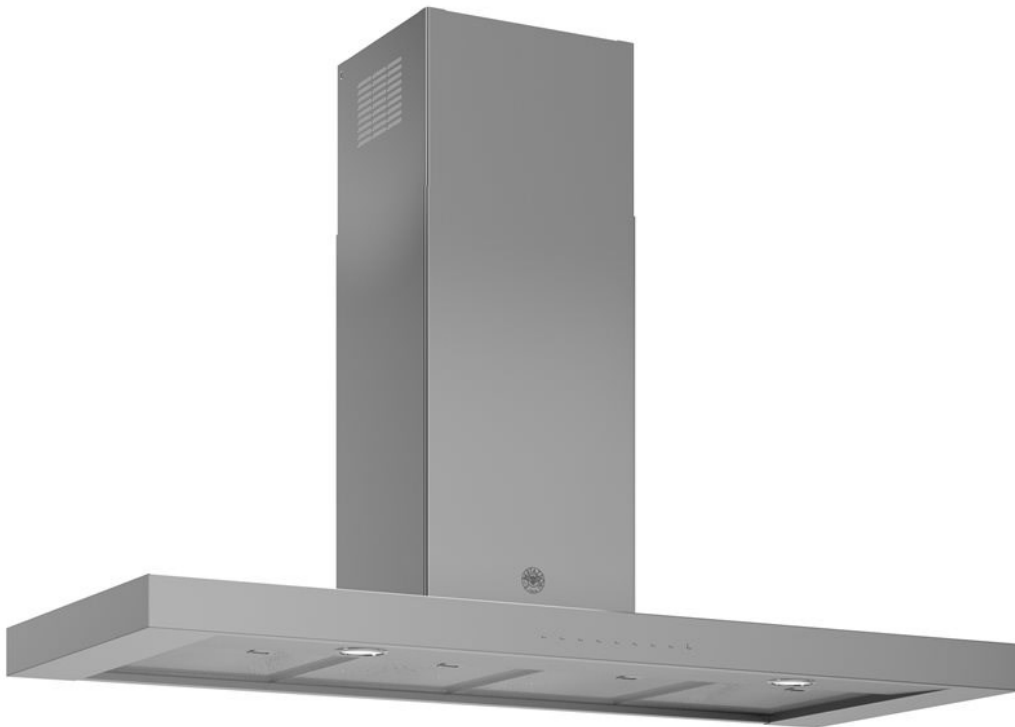

## 120 cm wallmount hood Professional Series

### **KT120PRO1XA**

This Bertazzoni Professional Series 120 cm stainless steel wallmount hood has a single motor offering three speeds and effective stainless steel filters. Electronic controls with LED display make it simple to adjust and three bright LED lights make it easy to see what you are doing on the hob. The powerful motor extracts 700 m<sup>3</sup>/h max and is rated A+ energy class.

### Hood

Timer	yes
Saturation Alarm	yes
Size	60 cm
Hood type	wall mount
Motor	1
Speed	3 + booster
Hood finishing	stainless steel
Hood control	electronic with buttons
Filters type	stainless steel
Lights	3 LED
Max extraction power	700 m3h
Sound Level	96 dBA
Electrical requirements	220/240 V - 50/60 Hz
Nominal power	270 W
Energy rating	A+