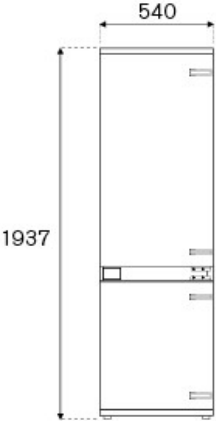

#### REF604BBNPTC

This Bertazzoni 60 cm built-in refrigerator has a total capacity of 267 liters. The refrigerator is equipped with 5 shelves, 4 of which with variable height, and 4 door bins with adjustable height, one of which for higher containers. The Fresco Drawer allows you to set an independent temperature, to better preserve your meat and fish.

### General features

Size	60 cm
Total volume	267 L
Cooling system	Total No Frost
User interface	internal digital LED touch interface
Display functions	Super cool, super freeze, eco mode, vacation mode
Lighting	backlit LED panel
Open door alarm	yes
Door finishing	panel ready
Cabinet finishing	plastic white
Refrigerator net capacity	200 L
Refrigerator shelves	4 height-adjustable + 1 stationary
Refrigerator drawers	1 + 1 fresco drawer with separate temperature and humidity control
Bins	3 height-adjustable bins + 1 gallon-sized bin
Freezer net capacity	67 L
Freezer drawers	3
Sound rating	41 dbA
Energy class	E
Voltage and frequency	220-240V, 50/60 Hz
Absorbed power (W)	100 W
Annual energy consumption (kWh)	232

# Dimensions

---

FRONT

TOP